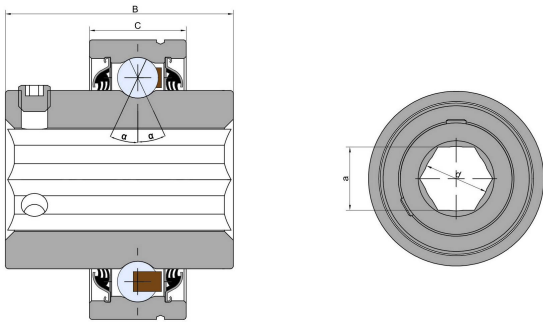

SLE 53-012-2T

Agricultural machinery bearings

188-009V

PA205GP

技术信息

主要尺寸和性能参数

d1	16.027mm	Bore diameter
D	52mm	Outside diameter
C	18.288mm	D-shape hole cut out dimension
B	43.5mm	Width inner ring
α	25°	Contact angle
$\approx m$	0.299Kg	weight
Cor	14Kn	Radial dynamic load rating
Cr	7.8Kn	Radial static load rating