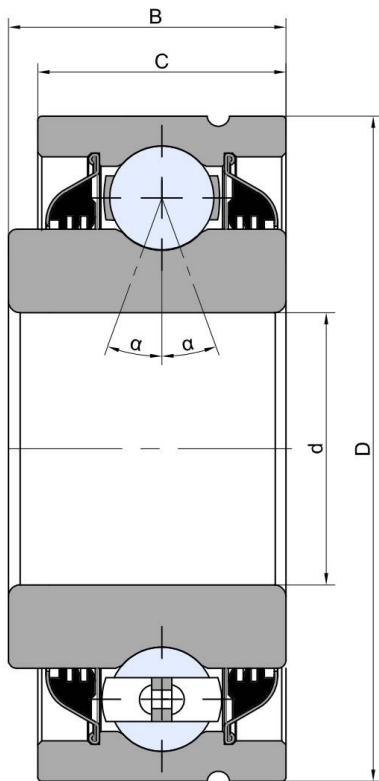

## SL 5316 2T

Agricultural machinery bearings

AA205DD

205VWH

205DDS-5/8

#### 主要尺寸和性能参数

d1	16mm	Bore diameter
D	53.086mm	Outside diameter
C	18.288mm	D-shape hole cut out dimension
B	19.4mm	Width inner ring
$\alpha$	25°	Contact angle
$\approx m$	0.28Kg	weight
Cor	14Kn	Radial dynamic load rating
Cr	7.8Kn	Radial static load rating