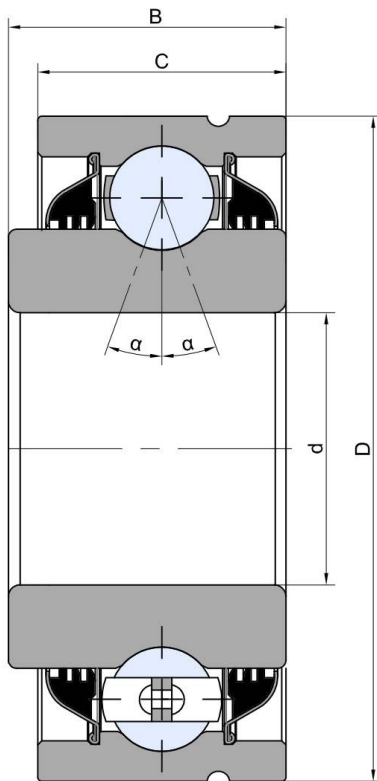

SL 5316 2T

Agricultural machinery bearings

AA205DD

205VVH

205DDS-5/8

技术信息

主要尺寸和性能参数

d1	16mm	Bore diameter
D	53.086mm	Outside diameter
C	18.288mm	D-shape hole cut out dimension
B	19.4mm	Width inner ring
α	25°	Contact angle
$\approx m$	0.28Kg	weight
Cor	14Kn	Radial dynamic load rating
Cr	7.8Kn	Radial static load rating