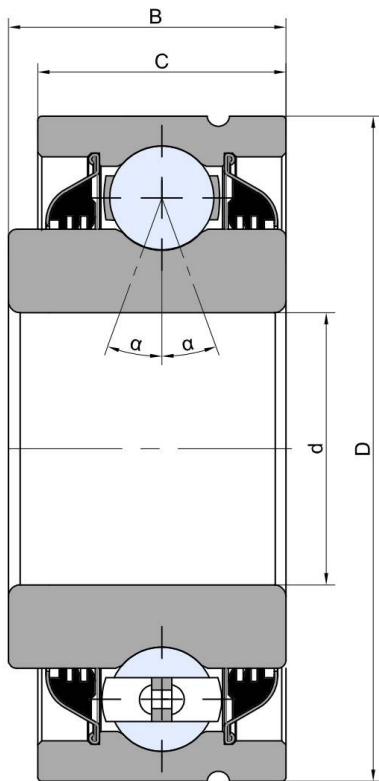

SL 5316 2T

Agricultural machinery bearings

AA205DD

205VWH

205DDS-5/8

技术信息

主要尺寸和性能参数

d1	16mm	Bore diameter
D	53.086mm	Outside diameter
C	18.288mm	D-shape hole cut out dimension
B	19.4mm	Width inner ring
α	25°	Contact angle
$\approx m$	0.28Kg	weight
Cor	14Kn	Radial dynamic load rating
Cr	7.8Kn	Radial static load rating