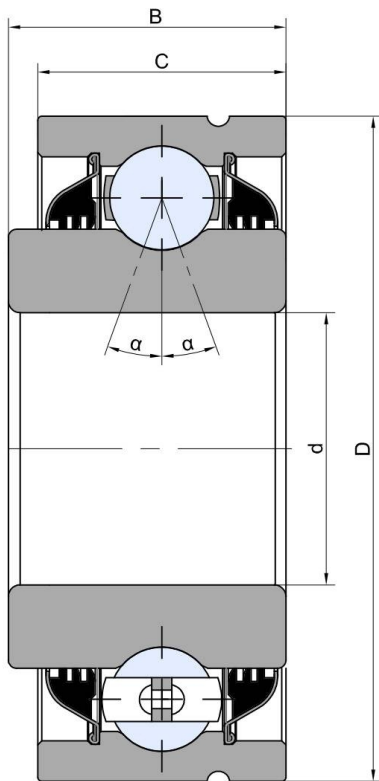

SL 5316 2T

Agricultural machinery bearings

AA205DD

205VVH

205DDS-5/8

技术信息

主要尺寸和性能参数

d1	16mm	Bore diameter
D	53.086mm	Outside diameter
C	18.288mm	D-shape hole cut out dimension
B	19.4mm	Width inner ring
α	25°	Contact angle
$\approx m$	0.28Kg	weight
Cor	14Kn	Radial dynamic load rating
Cr	7.8Kn	Radial static load rating