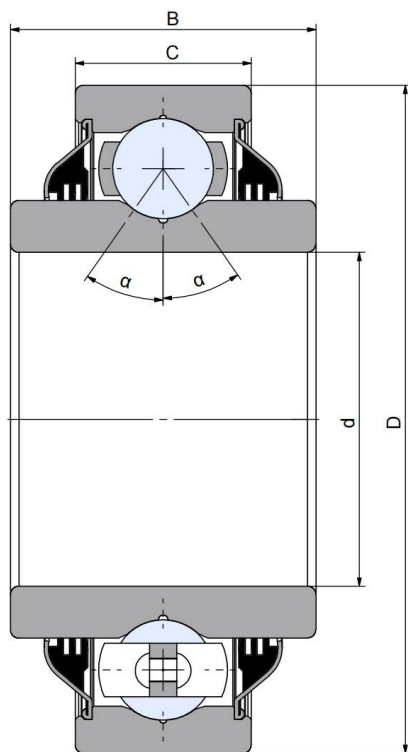

Z&R®

Q 203PP.AH05

Agricultural machinery bearings

203RRAR8	CFH01000086	203KRR5
IHC 107095C91	611928R91	JD10008
JD9295	3198563	3198702
SX0153LCS13PX1	203KRR5	

技术信息

主要尺寸和性能参数

D	40mm	Outside diameter
d1	13.081mm	Bore diameter
C	12mm	D-shape hole cut out dimension
≈m	0.091Kg	weight
B	18.29mm	Width inner ring
Cor	15.6Kn	Radial dynamic load rating
Cr	10Kn	Radial static load rating
α	25°	Contact angle