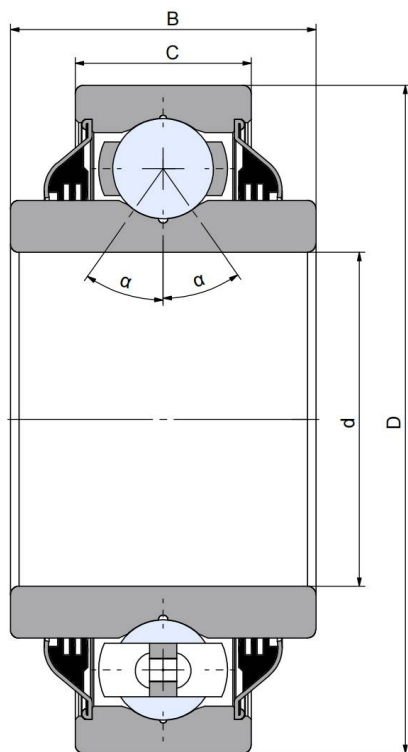

### 主要尺寸和性能参数

D	40mm	Outside diameter
d1	13.081mm	Bore diameter
C	12mm	D-shape hole cut out dimension
≈m	0.091Kg	weight
B	18.29mm	Width inner ring
Cor	15.6Kn	Radial dynamic load rating
Cr	10Kn	Radial static load rating
α	25°	Contact angle