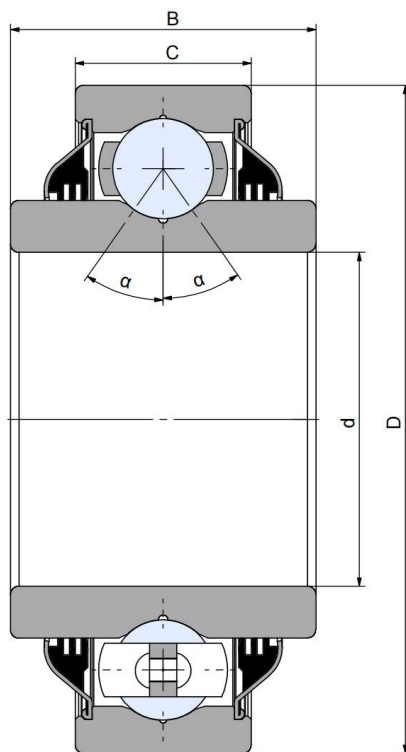

Z&R®

Q 203PP.AH05

Agricultural machinery bearings

203RRAR8	CFH01000086	203KRR5
IHC 107095C91	611928R91	JD10008
JD9295	3198563	3198702
SX0153LCS13PX1	203KRR5	

技术信息

主要尺寸和性能参数

D	40mm	Outside diameter
d1	13.081mm	Bore diameter
C	12mm	D-shape hole cut out dimension
≈m	0.091Kg	weight
B	18.29mm	Width inner ring
Cor	15.6Kn	Radial dynamic load rating
Cr	10Kn	Radial static load rating
α	25°	Contact angle