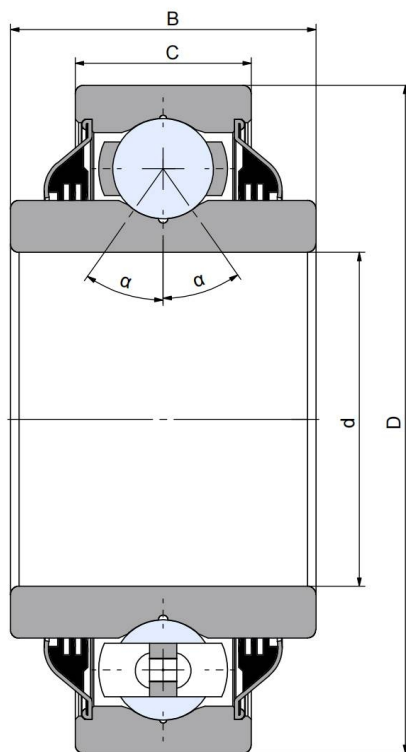

### 主要尺寸和性能参数

D	40mm	Outside diameter
d1	13.081mm	Bore diameter
C	12mm	D-shape hole cut out dimension
≈m	0.091Kg	weight
B	18.29mm	Width inner ring
Cor	15.6Kn	Radial dynamic load rating
Cr	10Kn	Radial static load rating
α	25°	Contact angle