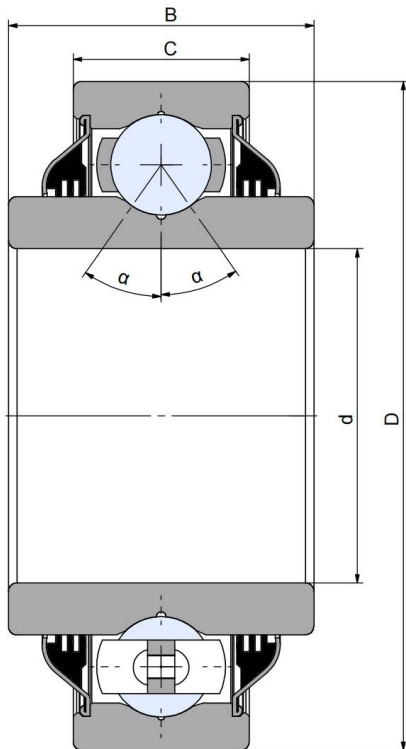

### 主要尺寸和性能参数

D	40mm	Outside diameter
d1	16.256mm	Bore diameter
C	12mm	D-shape hole cut out dimension
≈m	0.08Kg	weight
B	18.29mm	Width inner ring
Cor	15.6Kn	Radial dynamic load rating
Cr	10Kn	Radial static load rating
α	25.5°	Contact angle