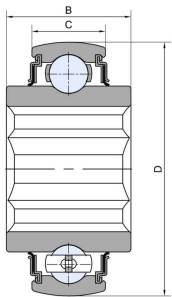

#### 主要尺寸和性能参数

|     |             |                            |
|-----|-------------|----------------------------|
| D   | 72mm        | Outside diameter           |
| B   | 25mm        | Width inner ring           |
| C   | 17mm        | Width outer ring           |
| d1  | 登录可见尺寸, 去登录 | Outer diameter innering    |
| a   | 31.78mm     | Shaft size                 |
| Cor | 25.5Kn      | Radial dynamic load rating |
| Cr  | 15.3Kn      | Radial static load rating  |
| ≈m  | 0.4Kg       | weight                     |