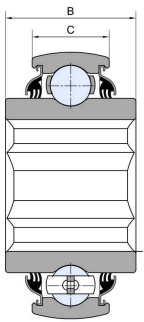

207KPPB9

Agricultural machinery bearings

技术信息

主要尺寸和性能参数

D	72mm	Outside diameter
B	37.7mm	Width inner ring
C	17mm	Width outer ring
d1	登录可见尺寸, 去登录	Outer diameter innering
a	28.6mm	Shaft size
Cor	25.5Kn	Radial dynamic load rating
Cr	15.3Kn	Radial static load rating
≈m	0.45Kg	weight