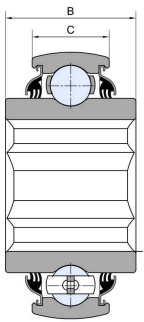

207KPPB31

Agricultural machinery bearings

技术信息

主要尺寸和性能参数

D	72mm	Outside diameter
B	38mm	Width inner ring
C	17mm	Width outer ring
d1	登录可见尺寸, 去登录	Outer diameter innering
a	31.78mm	Shaft size
Cor	25.5Kn	Radial dynamic load rating
Cr	15.3Kn	Radial static load rating
≈m	0.65Kg	weight