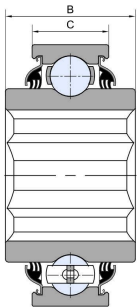

207KPP3

Agricultural machinery bearings

技术信息

主要尺寸和性能参数

D	72mm	Outside diameter
B	37.7mm	Width inner ring
C	17mm	Width outer ring
d1	登录可见尺寸, 去登录	Outer diameter innering
a	31.78mm	Shaft size
Cor	25.5Kn	Radial dynamic load rating
Cr	15.3Kn	Radial static load rating
≈m	0.45Kg	weight