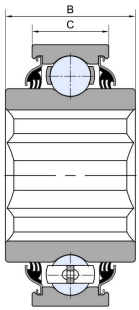

207KPP3

Agricultural machinery bearings

技术信息

主要尺寸和性能参数

D	72mm	Outside diameter
B	37.7mm	Width inner ring
C	17mm	Width outer ring
d1	登录可见尺寸, 去登录	Outer diameter innering
a	31.78mm	Shaft size
Cor	25.5Kn	Radial dynamic load rating
Cr	15.3Kn	Radial static load rating
≈m	0.45Kg	weight