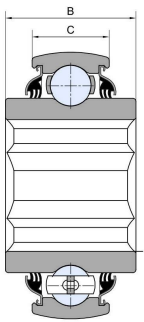

206KPPB3

Agricultural machinery bearings

技术信息

主要尺寸和性能参数

D	62mm	Outside diameter
B	24mm	Width inner ring
C	16mm	Width outer ring
d1	登录可见尺寸, 去登录	Outer diameter innering
a	25.43mm	Shaft size
Cor	19.5Kn	Radial dynamic load rating
Cr	11.3Kn	Radial static load rating
≈m	0.35Kg	weight