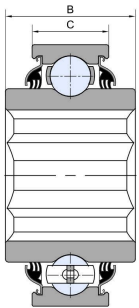

## 205PP13

Agricultural machinery bearings

BB205RPP13 AA28271

#### 主要尺寸和性能参数

D	52mm	Outside diameter
B	25.4mm	Width inner ring
C	15mm	Width outer ring
d1	登录可见尺寸, 去登录	Outer diameter innering
a	22.25mm	Shaft size
Cor	14Kn	Radial dynamic load rating
Cr	7.8Kn	Radial static load rating
≈m	0.2Kg	weight