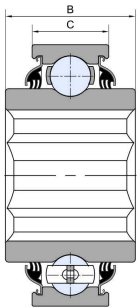

205PP13

Agricultural machinery bearings

BB205RPP13 AA28271

技术信息

主要尺寸和性能参数

D	52mm	Outside diameter
B	25.4mm	Width inner ring
C	15mm	Width outer ring
d1	登录可见尺寸, 去登录	Outer diameter innering
a	22.25mm	Shaft size
Cor	14Kn	Radial dynamic load rating
Cr	7.8Kn	Radial static load rating
≈m	0.2Kg	weight