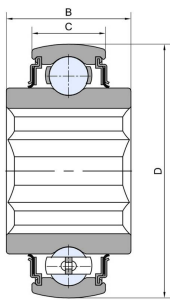

### 主要尺寸和性能参数

D	52mm	Outside diameter
B	25.4mm	Width inner ring
C	15mm	Width outer ring
d1	登录可见尺寸, 去登录	Outer diameter innering
a	22.25mm	Shaft size
Cor	14Kn	Radial dynamic load rating
Cr	7.8Kn	Radial static load rating
≈m	0.2Kg	weight