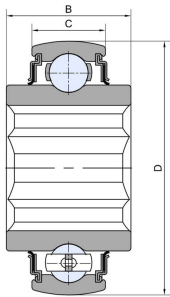

### 主要尺寸和性能参数

D	52mm	Outside diameter
B	25.4mm	Width inner ring
C	15mm	Width outer ring
d1	登录可见尺寸, 去登录	Outer diameter innering
a	22.25mm	Shaft size
Cor	14Kn	Radial dynamic load rating
Cr	7.8Kn	Radial static load rating
≈m	0.2Kg	weight