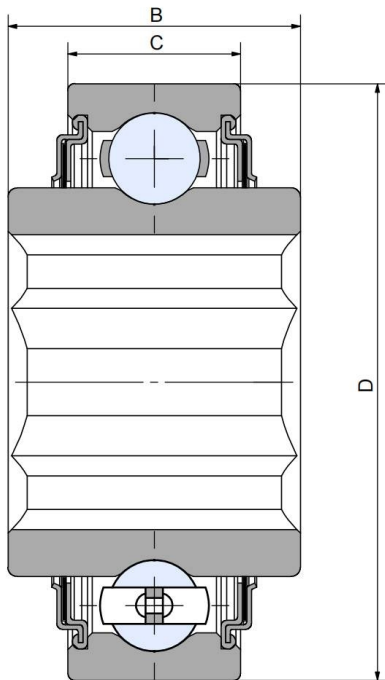

### 主要尺寸和性能参数

D	52mm	Outside diameter
B	25.4mm	Width inner ring
C	15mm	Width outer ring
d1	登录可见尺寸, 去登录	Outer diameter innering
a	22.25mm	Shaft size
Cor	14Kn	Radial dynamic load rating
Cr	7.8Kn	Radial static load rating
≈m	0.2Kg	weight