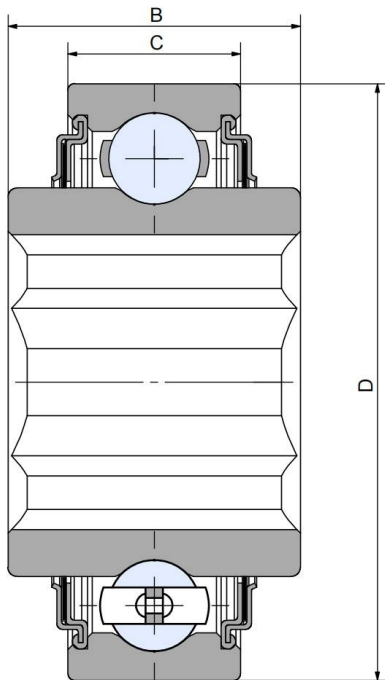

### 主要尺寸和性能参数

D	47mm	Outside diameter
d1	18.2mm	Bore diameter
C	14mm	D-shape hole cut out dimension
B	20.96mm	Width inner ring
≈m	0.145Kg	weight
Cor	12.9Kn	Radial dynamic load rating
Cr	6.6Kn	Radial static load rating