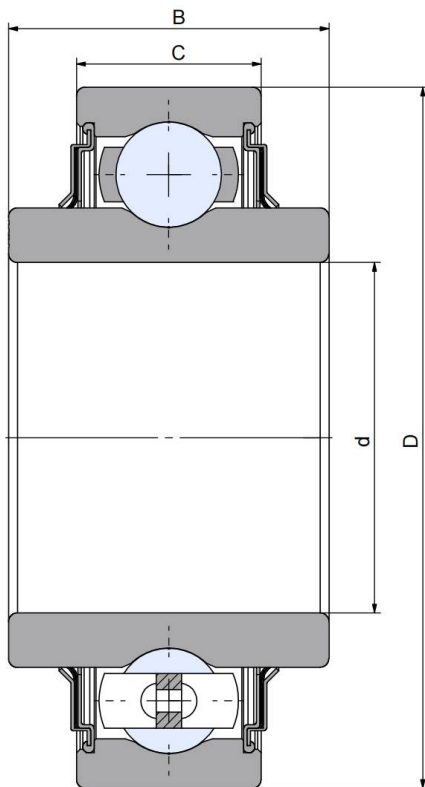

技术信息

主要尺寸和性能参数

D	40mm	Outside diameter
d1	16.26mm	Bore diameter
C	12mm	D-shape hole cut out dimension
B	18.29mm	Width inner ring
≈m	0.07Kg	weight
Cor	9.5Kn	Radial dynamic load rating
Cr	4.75Kn	Radial static load rating