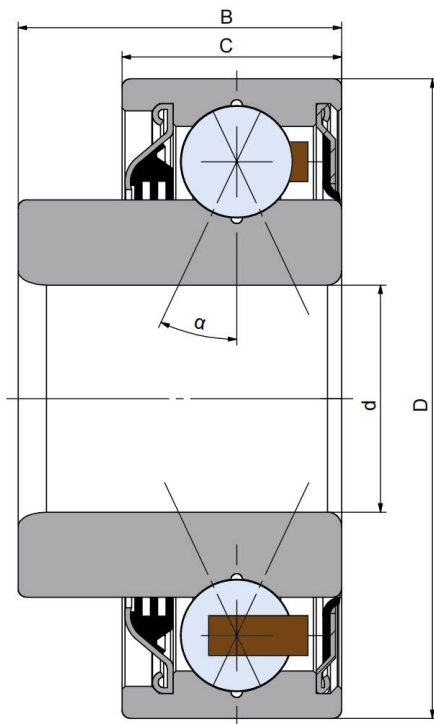

06C04-TS

Agricultural machinery bearings

技术信息

主要尺寸和性能参数

| | | |
|-------------|---------|----------------------------|
| D | 45.2mm | Outside diameter |
| d1 | 16mm | Bore diameter |
| C | 15.4mm | Width outer ring |
| B | 18.67mm | Width inner ring |
| α | 25° | Contact angle |
| $\approx m$ | 0.23Kg | weight |
| Cor | 19.6Kn | Radial dynamic load rating |
| Cr | 12.5Kn | Radial static load rating |
| Pu | 0.525Kn | Fatigue load limit |