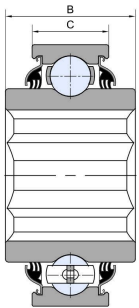

W 208PP16

Agricultural machinery bearings

JD9373

AE46606

技术信息

主要尺寸和性能参数

a	31.78mm	Size of the hexagon
d1	32.5mm	Bore diameter
D	80mm	Outside diameter
B	36.5mm	Width inner ring
C	18mm	D-shape hole cut out dimension
≈m	0.67Kg	weight
Cor	30.7Kn	Radial dynamic load rating
Cr	19Kn	Radial static load rating
Pu	0.8Kn	Fatigue load limit