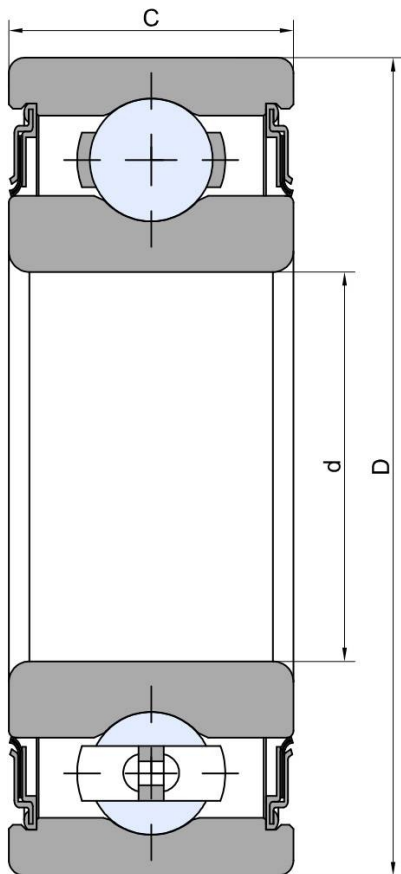

## SL 40/90/36.5 2RS

Agricultural machinery bearings

W308PP-FS149

AP 19769

63308 2RS

W308PP-FS149

#### 主要尺寸和性能参数

|     |        |                            |
|-----|--------|----------------------------|
| d1  | 40mm   | Bore diameter              |
| D   | 90mm   | Outside diameter           |
| B   | 36.5mm | Width inner ring           |
| ≈m  | 1.21Kg | weight                     |
| Cor | 41Kn   | Radial dynamic load rating |
| Cr  | 24Kn   | Radial static load rating  |
| Pu  | 1.01Kn | Fatigue load limit         |