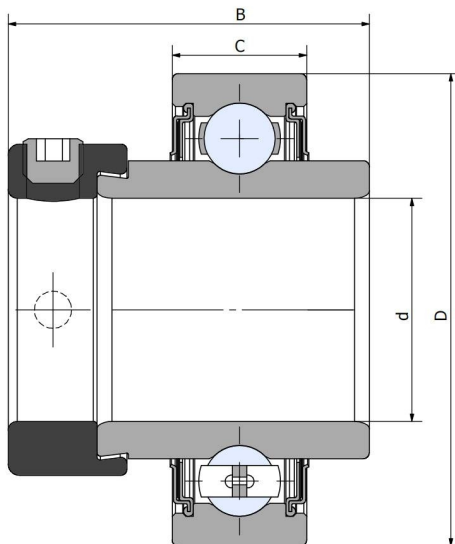

### 主要尺寸和性能参数

D	80mm	Outside diameter
d1	38.1mm	Bore diameter
C	21mm	D-shape hole cut out dimension
B	56.3mm	Width inner ring
≈m	0.8Kg	weight
Cor	30.7Kn	Radial dynamic load rating
Cr	19Kn	Radial static load rating