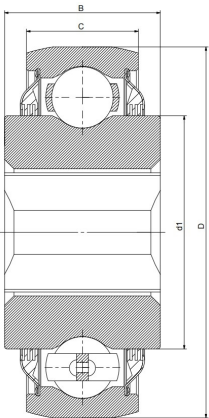

W 211PPB6

Agricultural machinery bearings

技术信息

主要尺寸和性能参数

D	103.56mm	Outside diameter
B	44.5mm	Width inner ring
C	36.5mm	Width outer ring
d1	登录可见尺寸, 去登录	Outer diameter innering
a	38.9mm	Shaft size
≈m	1.74Kg	weight
Cor	43.5Kn	Radial dynamic load rating
Cr	29Kn	Radial static load rating