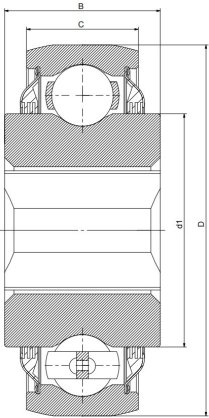

W 211PPB6

Agricultural machinery bearings

技术信息

主要尺寸和性能参数

D	103.56mm	Outside diameter
B	44.5mm	Width inner ring
C	36.5mm	Width outer ring
d1	登录可见尺寸, 去登录	Outer diameter innering
a	38.9mm	Shaft size
≈m	1.74Kg	weight
Cor	43.5Kn	Radial dynamic load rating
Cr	29Kn	Radial static load rating