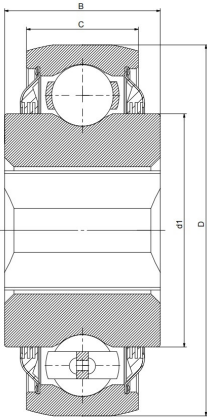

W 211PPB6

Agricultural machinery bearings

技术信息

主要尺寸和性能参数

D	103.56mm	Outside diameter
B	44.5mm	Width inner ring
C	36.5mm	Width outer ring
d1	登录可见尺寸, 去登录	Outer diameter innering
a	38.9mm	Shaft size
≈m	1.74Kg	weight
Cor	43.5Kn	Radial dynamic load rating
Cr	29Kn	Radial static load rating