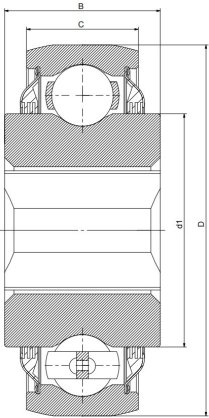

技术信息

主要尺寸和性能参数

D	104.77mm	Outside diameter
B	44.5mm	Width inner ring
C	36.53mm	Width outer ring
d1	登录可见尺寸, 去登录	Outer diameter innering
a	38.1mm	Shaft size
≈m	1.86Kg	weight
Cor	43.5Kn	Radial dynamic load rating
Cr	29Kn	Radial static load rating

*数据表仅为所选产品的尺寸和基本额定载荷概览。请始终遵守本产品的所有更多信息和指南。您可通过我们网站上的联系表了解更多信息。

联系方式: 邮箱: mr.suo@zrbearing.net

电话: 0319-8509111

地址: 河北省临西县城北环路北侧-中达轴承