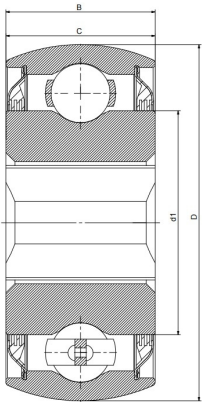

W 211PPB3

Agricultural machinery bearings

技术信息

主要尺寸和性能参数

D	100mm	Outside diameter
B	33.34mm	Width inner ring
C	33.34mm	Width outer ring
d1	登录可见尺寸, 去登录	Outer diameter innering
a	38.9mm	Shaft size
≈m	1.21Kg	weight
Cor	43.5Kn	Radial dynamic load rating
Cr	29Kn	Radial static load rating