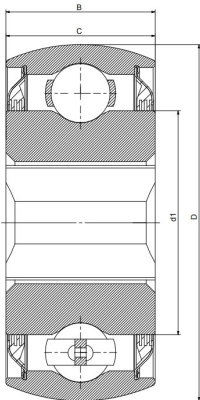

W 211PPB3

Agricultural machinery bearings

技术信息

主要尺寸和性能参数

D	100mm	Outside diameter
B	33.34mm	Width inner ring
C	33.34mm	Width outer ring
d1	登录可见尺寸, 去登录	Outer diameter innering
a	38.9mm	Shaft size
≈m	1.21Kg	weight
Cor	43.5Kn	Radial dynamic load rating
Cr	29Kn	Radial static load rating