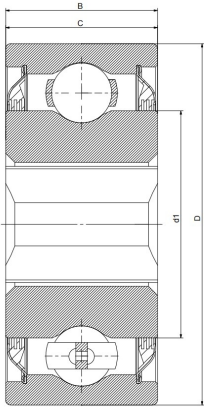

W 211PP3

Agricultural machinery bearings

技术信息

主要尺寸和性能参数

D	100mm	Outside diameter
B	33.34mm	Width inner ring
C	33.34mm	Width outer ring
d1	登录可见尺寸, 去登录	Outer diameter innering
a	38.9mm	Shaft size
≈m	1.21Kg	weight
Cor	43.5Kn	Radial dynamic load rating
Cr	29Kn	Radial static load rating