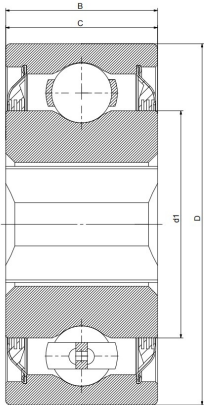

W 211PP3

Agricultural machinery bearings

技术信息

主要尺寸和性能参数

D	100mm	Outside diameter
B	33.34mm	Width inner ring
C	33.34mm	Width outer ring
d1	登录可见尺寸, 去登录	Outer diameter innering
a	38.9mm	Shaft size
≈m	1.21Kg	weight
Cor	43.5Kn	Radial dynamic load rating
Cr	29Kn	Radial static load rating