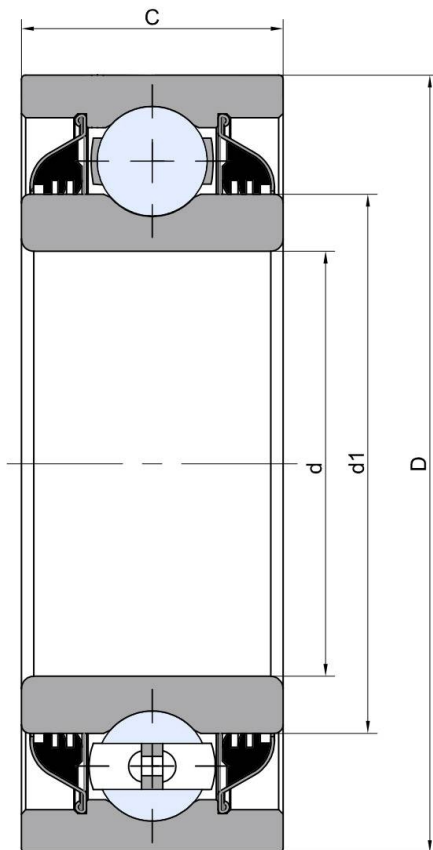

W 211PP2

Agricultural machinery bearings

技术信息

主要尺寸和性能参数

| | | |
|-----|-------------|----------------------------|
| D | 100mm | Outside diameter |
| B | 33.34mm | Width inner ring |
| C | 33.34mm | Width outer ring |
| d1 | 登录可见尺寸, 去登录 | Outer diameter innering |
| d1 | 55.58mm | Bore diameter |
| ≈m | 1.06Kg | weight |
| Cor | 35Kn | Radial dynamic load rating |
| Cr | 23.2Kn | Radial static load rating |