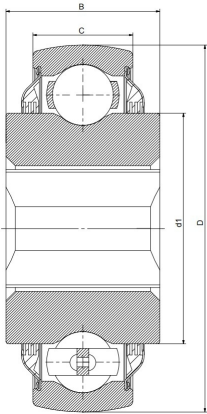

W 210PPB6

Agricultural machinery bearings

技术信息

主要尺寸和性能参数

D	90mm	Outside diameter
B	36.53mm	Width inner ring
C	30.18mm	Width outer ring
d1	登录可见尺寸, 去登录	Outer diameter innering
a	28.6mm	Shaft size
≈m	1.02Kg	weight
Cor	35Kn	Radial dynamic load rating
Cr	23.2Kn	Radial static load rating