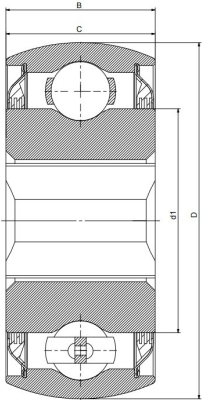

W 210PPB4

Agricultural machinery bearings

技术信息

主要尺寸和性能参数

D	90mm	Outside diameter
B	30.18mm	Width inner ring
C	30.18mm	Width outer ring
d1	登录可见尺寸, 去登录	Outer diameter innering
a	28.6mm	Shaft size
≈m	0.96Kg	weight
Cor	35Kn	Radial dynamic load rating
Cr	23.2Kn	Radial static load rating