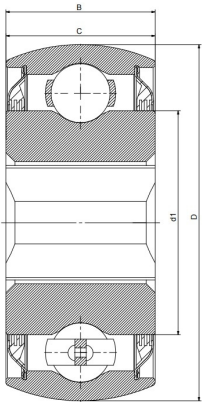

W 210PPB4

Agricultural machinery bearings

技术信息

主要尺寸和性能参数

D	90mm	Outside diameter
B	30.18mm	Width inner ring
C	30.18mm	Width outer ring
d1	登录可见尺寸, 去登录	Outer diameter innering
a	28.6mm	Shaft size
≈m	0.96Kg	weight
Cor	35Kn	Radial dynamic load rating
Cr	23.2Kn	Radial static load rating