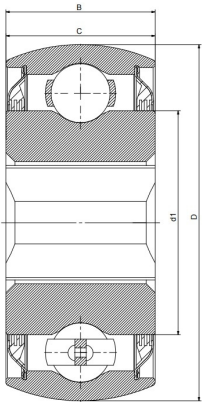

## W 210PPB4

Agricultural machinery bearings

#### 主要尺寸和性能参数

D	90mm	Outside diameter
B	30.18mm	Width inner ring
C	30.18mm	Width outer ring
d1	登录可见尺寸, 去登录	Outer diameter innering
a	28.6mm	Shaft size
≈m	0.96Kg	weight
Cor	35Kn	Radial dynamic load rating
Cr	23.2Kn	Radial static load rating