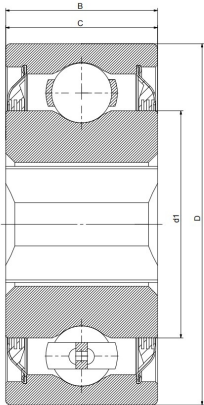

W 210PP4

Agricultural machinery bearings

技术信息

主要尺寸和性能参数

D	90mm	Outside diameter
B	30.18mm	Width inner ring
C	30.18mm	Width outer ring
d1	登录可见尺寸, 去登录	Outer diameter innering
a	28.6mm	Shaft size
≈m	0.87Kg	weight
Cor	35Kn	Radial dynamic load rating
Cr	23.2Kn	Radial static load rating