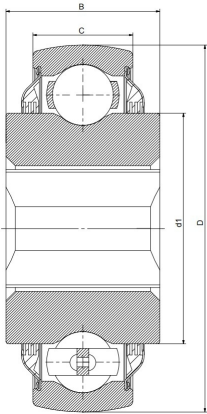

W 209PPB8

Agricultural machinery bearings

技术信息

主要尺寸和性能参数

D	85mm	Outside diameter
B	36.5mm	Width inner ring
C	19mm	Width outer ring
d1	登录可见尺寸, 去登录	Outer diameter innering
a	32.8mm	Shaft size
≈m	0.75Kg	weight
Cor	32.5Kn	Radial dynamic load rating
Cr	20.4Kn	Radial static load rating