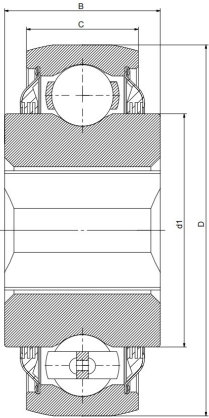

#### 主要尺寸和性能参数

D	87.34mm	Outside diameter
B	36.5mm	Width inner ring
C	30.2mm	Width outer ring
d1	登录可见尺寸, 去登录	Outer diameter innering
a	32.8mm	Shaft size
≈m	0.84Kg	weight
Cor	32.5Kn	Radial dynamic load rating
Cr	20.4Kn	Radial static load rating