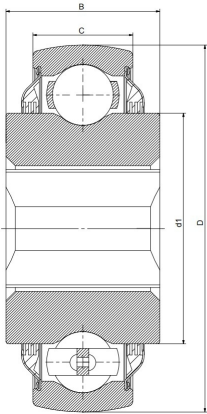

W 209PPB5

Agricultural machinery bearings

技术信息

主要尺寸和性能参数

D	85mm	Outside diameter
B	36.53mm	Width inner ring
C	30.2mm	Width outer ring
d1	登录可见尺寸, 去登录	Outer diameter innering
a	32.8mm	Shaft size
≈m	0.79Kg	weight
Cor	32.5Kn	Radial dynamic load rating
Cr	20.4Kn	Radial static load rating