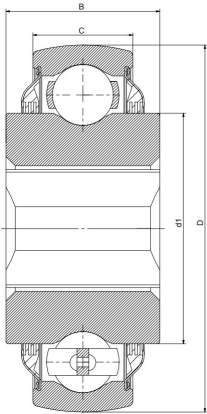

W 208PPB9

Agricultural machinery bearings

技术信息

主要尺寸和性能参数

D	80mm	Outside diameter
B	36.5mm	Width inner ring
C	30.18mm	Width outer ring
d1	登录可见尺寸, 去登录	Outer diameter innering
a	25.4mm	Shaft size
≈m	0.86Kg	weight
Cor	32.5Kn	Radial dynamic load rating
Cr	19.8Kn	Radial static load rating