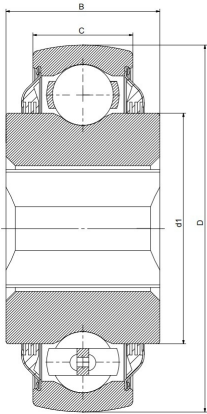

## W 208PPB9

Agricultural machinery bearings

#### 主要尺寸和性能参数

D	80mm	Outside diameter
B	36.5mm	Width inner ring
C	30.18mm	Width outer ring
d1	登录可见尺寸, 去登录	Outer diameter innering
a	25.4mm	Shaft size
≈m	0.86Kg	weight
Cor	32.5Kn	Radial dynamic load rating
Cr	19.8Kn	Radial static load rating