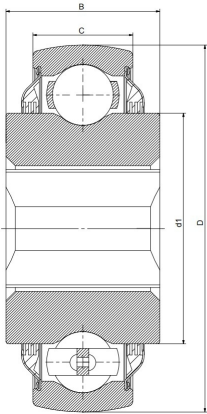

W 208PPB8

Agricultural machinery bearings

技术信息

主要尺寸和性能参数

D	80mm	Outside diameter
B	36.5mm	Width inner ring
C	30.1mm	Width outer ring
d1	登录可见尺寸, 去登录	Outer diameter innering
a	30mm	Shaft size
≈m	0.79Kg	weight
Cor	32.5Kn	Radial dynamic load rating
Cr	19.8Kn	Radial static load rating