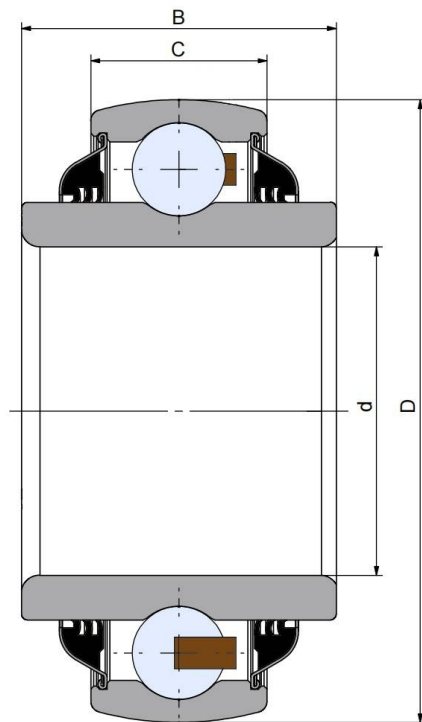

## W 208PPB7

Agricultural machinery bearings

DS208TT7

1AC08-1-3/16

### 主要尺寸和性能参数

D	80mm	Outside diameter
B	30.18mm	Width inner ring
C	18mm	Width outer ring
d1	登录可见尺寸, 去登录	Outer diameter innering
d1	30.17mm	Bore diameter
≈m	0.64Kg	weight
Cor	32.5Kn	Radial dynamic load rating
Cr	19.8Kn	Radial static load rating