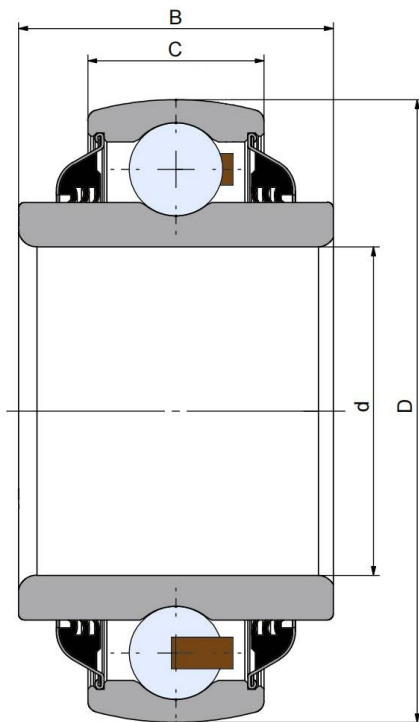

## W 208PPB7

Agricultural machinery bearings

DS208TT7

1AC08-1-3/16

### 主要尺寸和性能参数

D	80mm	Outside diameter
B	30.18mm	Width inner ring
C	18mm	Width outer ring
d1	登录可见尺寸, 去登录	Outer diameter innering
d1	30.17mm	Bore diameter
≈m	0.64Kg	weight
Cor	32.5Kn	Radial dynamic load rating
Cr	19.8Kn	Radial static load rating