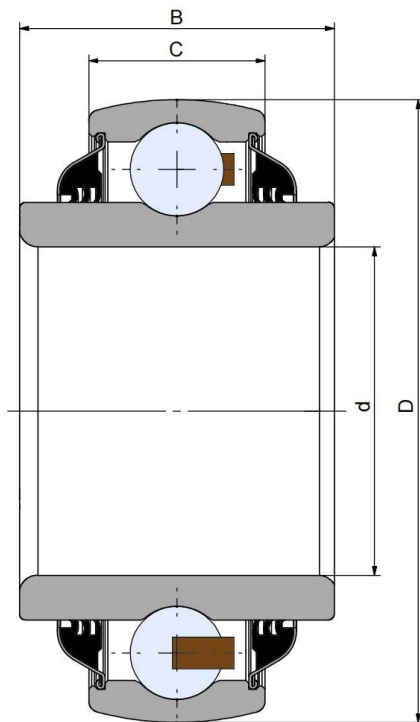

## W 208PPB7

Agricultural machinery bearings

DS208TT7

1AC08-1-3/16

#### 主要尺寸和性能参数

|     |             |                            |
|-----|-------------|----------------------------|
| D   | 80mm        | Outside diameter           |
| B   | 30.18mm     | Width inner ring           |
| C   | 18mm        | Width outer ring           |
| d1  | 登录可见尺寸, 去登录 | Outer diameter innering    |
| d1  | 30.17mm     | Bore diameter              |
| ≈m  | 0.64Kg      | weight                     |
| Cor | 32.5Kn      | Radial dynamic load rating |
| Cr  | 19.8Kn      | Radial static load rating  |