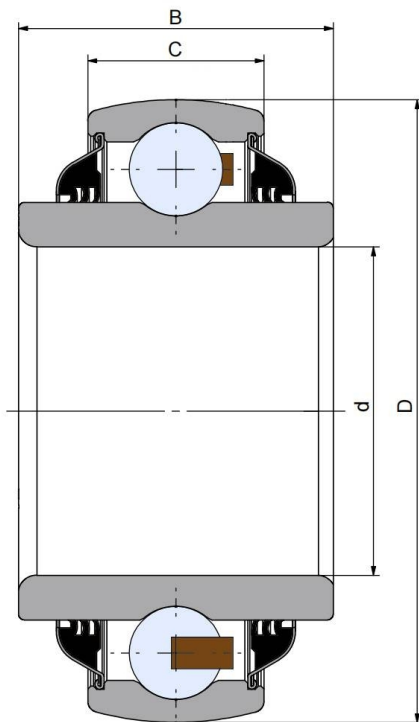

W 208PPB7

Agricultural machinery bearings

DS208TT7

1AC08-1-3/16

技术信息

主要尺寸和性能参数

D	80mm	Outside diameter
B	30.18mm	Width inner ring
C	18mm	Width outer ring
d1	登录可见尺寸, 去登录	Outer diameter innering
d1	30.17mm	Bore diameter
≈m	0.64Kg	weight
Cor	32.5Kn	Radial dynamic load rating
Cr	19.8Kn	Radial static load rating