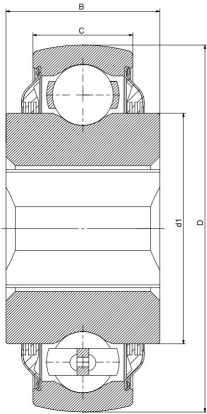

W 208PPB6

Agricultural machinery bearings

技术信息

主要尺寸和性能参数

D	80mm	Outside diameter
B	36.5mm	Width inner ring
C	18mm	Width outer ring
d1	登录可见尺寸, 去登录	Outer diameter innering
a	25mm	Shaft size
≈m	0.72Kg	weight
Cor	32.5Kn	Radial dynamic load rating
Cr	19.8Kn	Radial static load rating