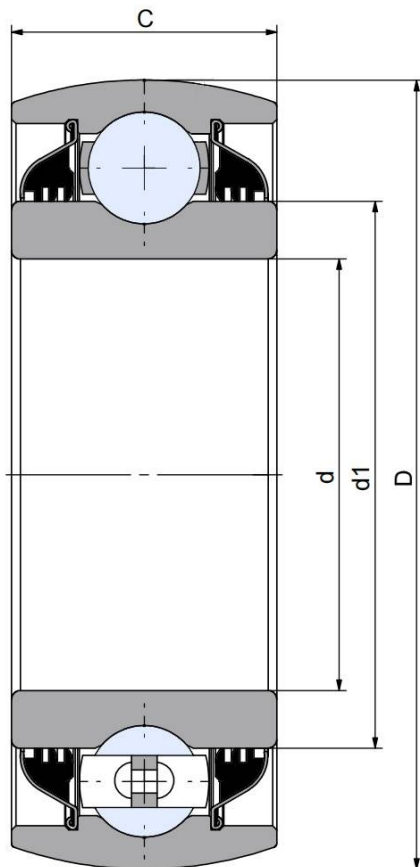

## W 208PPB4

Agricultural machinery bearings

#### 主要尺寸和性能参数

D	80mm	Outside diameter
B	30.18mm	Width inner ring
C	30.18mm	Width outer ring
d1	登录可见尺寸, 去登录	Outer diameter innering
d1	30.17mm	Bore diameter
≈m	0.73Kg	weight
Cor	32.5Kn	Radial dynamic load rating
Cr	19.8Kn	Radial static load rating