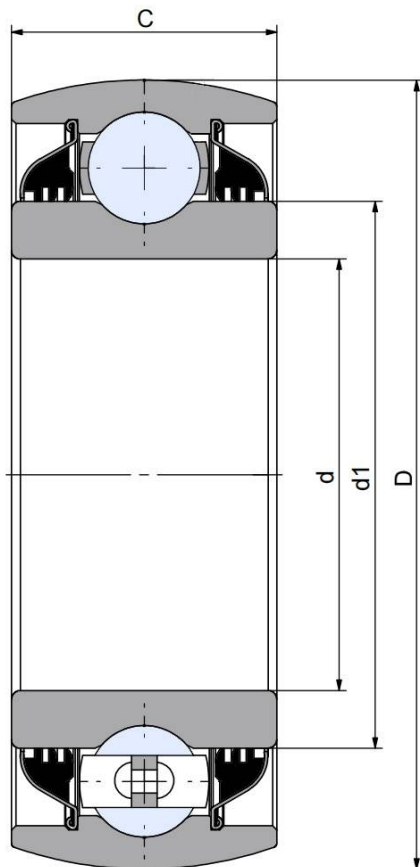

W 208PPB4

Agricultural machinery bearings

技术信息

主要尺寸和性能参数

| | | |
|-----|-------------|----------------------------|
| D | 80mm | Outside diameter |
| B | 30.18mm | Width inner ring |
| C | 30.18mm | Width outer ring |
| d1 | 登录可见尺寸, 去登录 | Outer diameter innering |
| d1 | 30.17mm | Bore diameter |
| ≈m | 0.73Kg | weight |
| Cor | 32.5Kn | Radial dynamic load rating |
| Cr | 19.8Kn | Radial static load rating |