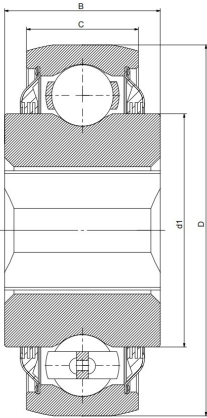

## W 208PPB19

Agricultural machinery bearings

#### 主要尺寸和性能参数

D	87.34mm	Outside diameter
B	36.5mm	Width inner ring
C	30.18mm	Width outer ring
d1	登录可见尺寸, 去登录	Outer diameter innering
a	28.6mm	Shaft size
≈m	0.85Kg	weight
Cor	32.5Kn	Radial dynamic load rating
Cr	19.8Kn	Radial static load rating