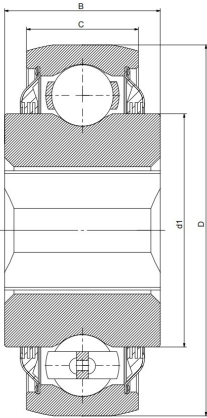

W 208PPB19

Agricultural machinery bearings

技术信息

主要尺寸和性能参数

D	87.34mm	Outside diameter
B	36.5mm	Width inner ring
C	30.18mm	Width outer ring
d1	登录可见尺寸, 去登录	Outer diameter innering
a	28.6mm	Shaft size
≈m	0.85Kg	weight
Cor	32.5Kn	Radial dynamic load rating
Cr	19.8Kn	Radial static load rating