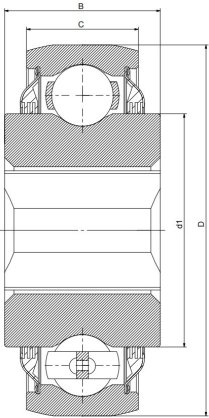

W 208PPB18

Agricultural machinery bearings

技术信息

主要尺寸和性能参数

D	87.34mm	Outside diameter
B	36.5mm	Width inner ring
C	30.18mm	Width outer ring
d1	登录可见尺寸, 去登录	Outer diameter innering
a	22.2mm	Shaft size
≈m	0.93Kg	weight
Cor	32.5Kn	Radial dynamic load rating
Cr	19.8Kn	Radial static load rating