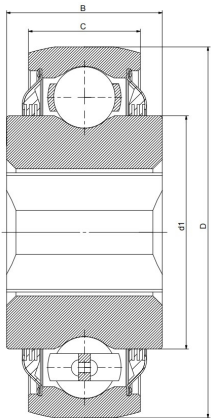

W 208PPB18

Agricultural machinery bearings

技术信息

主要尺寸和性能参数

D	87.34mm	Outside diameter
B	36.5mm	Width inner ring
C	30.18mm	Width outer ring
d1	登录可见尺寸, 去登录	Outer diameter innering
a	22.2mm	Shaft size
≈m	0.93Kg	weight
Cor	32.5Kn	Radial dynamic load rating
Cr	19.8Kn	Radial static load rating