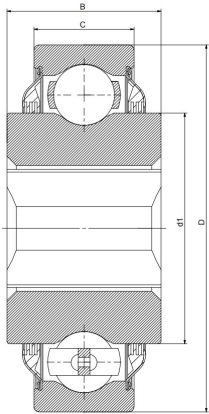

技术信息

主要尺寸和性能参数

D	80mm	Outside diameter
B	36.5mm	Width inner ring
C	18mm	Width outer ring
d1	登录可见尺寸, 去登录	Outer diameter innering
a	25.4mm	Shaft size
≈m	0.73Kg	weight
Cor	32.5Kn	Radial dynamic load rating
Cr	19.8Kn	Radial static load rating

*数据表仅为所选产品的尺寸和基本额定载荷概览。请始终遵守本产品的所有更多信息和指南。您可通过我们网站上的联系表了解更多信息。

联系方式: 邮箱: mr.suo@zrbearing.net

电话: 0319-8509111

地址: 河北省临西县城北环路北侧-中达轴承