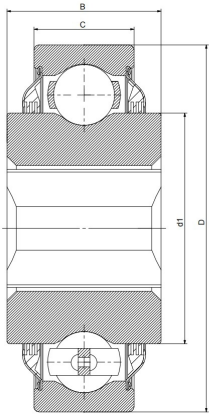

W 207PP3

Agricultural machinery bearings

技术信息

主要尺寸和性能参数

D	72mm	Outside diameter
B	45mm	Width inner ring
C	24mm	Width outer ring
d1	登录可见尺寸, 去登录	Outer diameter innering
a	25.4mm	Shaft size
≈m	0.75Kg	weight
Cor	25.5Kn	Radial dynamic load rating
Cr	15.3Kn	Radial static load rating