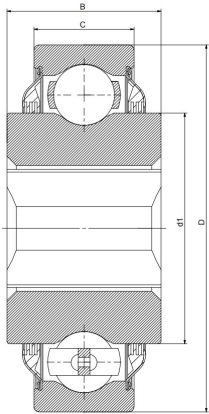

## W 207PP3

Agricultural machinery bearings

#### 主要尺寸和性能参数

D	72mm	Outside diameter
B	45mm	Width inner ring
C	24mm	Width outer ring
d1	登录可见尺寸, 去登录	Outer diameter innering
a	25.4mm	Shaft size
≈m	0.75Kg	weight
Cor	25.5Kn	Radial dynamic load rating
Cr	15.3Kn	Radial static load rating