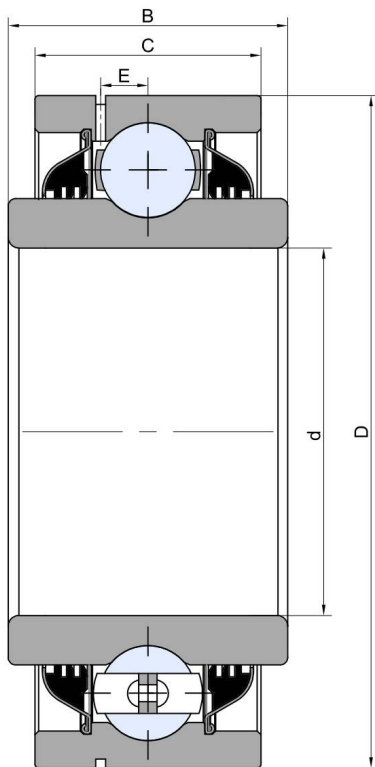

SBX 1227

Agricultural machinery bearings

409556A1 SBX1227LLSQ1 RMX370

技术信息

主要尺寸和性能参数

D	110mm	Outside diameter
d1	55.562mm	Bore diameter
C	38.3mm	D-shape hole cut out dimension
B	55.562mm	Width inner ring
≈m	1.8Kg	weight
Cor	52Kn	Radial dynamic load rating
Cr	36Kn	Radial static load rating