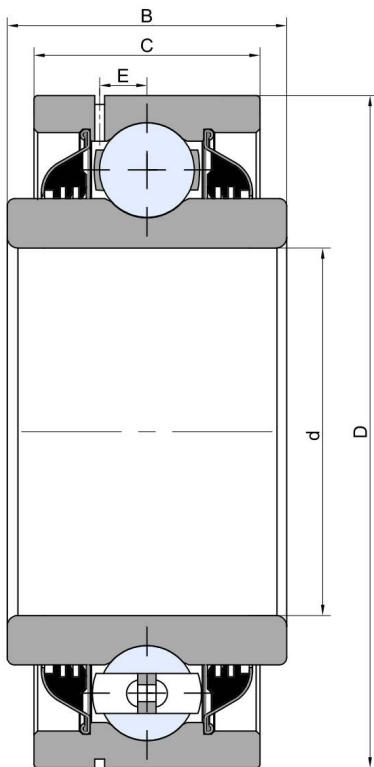

SBX 1227

Agricultural machinery bearings

409556A1

SBX1227LLSQ1

RMX370

技术信息

主要尺寸和性能参数

D	110mm	Outside diameter
d1	55.562mm	Bore diameter
C	38.3mm	D-shape hole cut out dimension
B	55.562mm	Width inner ring
≈m	1.8Kg	weight
Cor	52Kn	Radial dynamic load rating
Cr	36Kn	Radial static load rating