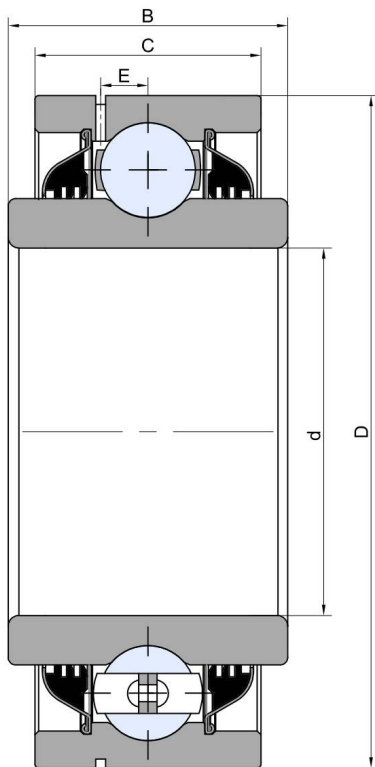

## SBX 1227

Agricultural machinery bearings

409556A1      SBX1227LLSQ1      RMX370

#### 主要尺寸和性能参数

D	110mm	Outside diameter
d1	55.562mm	Bore diameter
C	38.3mm	D-shape hole cut out dimension
B	55.562mm	Width inner ring
≈m	1.8Kg	weight
Cor	52Kn	Radial dynamic load rating
Cr	36Kn	Radial static load rating