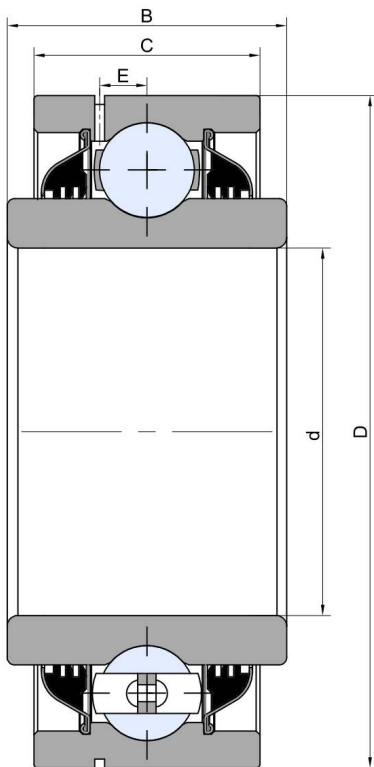

## SBX 1227

Agricultural machinery bearings

409556A1      SBX1227LLSQ1      RMX370

#### 主要尺寸和性能参数

D	110mm	Outside diameter
d1	55.562mm	Bore diameter
C	38.3mm	D-shape hole cut out dimension
B	55.562mm	Width inner ring
≈m	1.8Kg	weight
Cor	52Kn	Radial dynamic load rating
Cr	36Kn	Radial static load rating