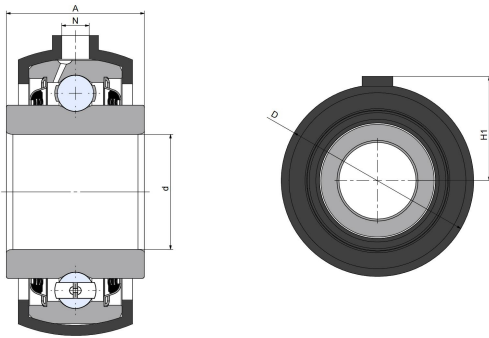

GWR 211PPB21

Agricultural machinery bearings

技术信息

主要尺寸和性能参数

D	134mm	Outside diameter
d1	45.212mm	Bore diameter
H1	60.5mm	Distance from the contact surface to the bearing axis
B	53.975mm	Width inner ring
A	44.7mm	Overall width
Cor	43.5Kn	Radial dynamic load rating
Cr	29Kn	Radial static load rating
≈m	1.62Kg	weight

*数据表仅为所选产品的尺寸和基本额定载荷概览。请始终遵守本产品的所有更多信息和指南。您可通过我们网站上的联系表了解更多信息。

联系方式：邮箱：mr.suo@zrbearing.net

电话：0319-5628888

地址：河北省临西县城北环路北侧-中达轴承