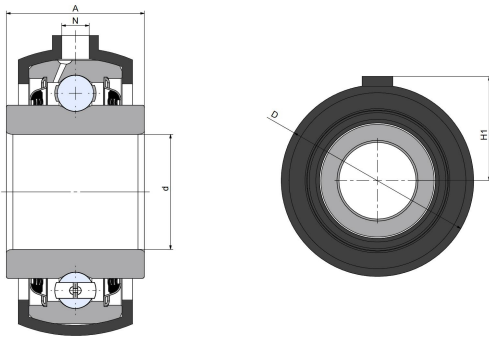

GWR 211PPB21

Agricultural machinery bearings

技术信息

主要尺寸和性能参数

D	134mm	Outside diameter
d1	45.212mm	Bore diameter
H1	60.5mm	Distance from the contact surface to the bearing axis
B	53.975mm	Width inner ring
A	44.7mm	Overall width
Cor	43.5Kn	Radial dynamic load rating
Cr	29Kn	Radial static load rating
≈m	1.62Kg	weight

*数据表仅为所选产品的尺寸和基本额定载荷概览。请始终遵守本产品的所有更多信息和指南。您可通过我们网站上的联系表了解更多信息。

联系方式：邮箱：mr.suo@zrbearing.net

电话：0319-8509111

地址：河北省临西县城北环路北侧-中达轴承