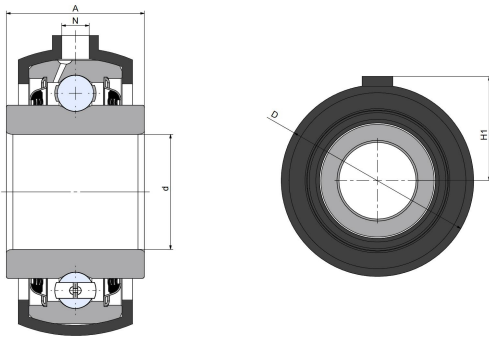

#### 主要尺寸和性能参数

D	134mm	Outside diameter
d1	45.212mm	Bore diameter
H1	60.5mm	Distance from the contact surface to the bearing axis
B	53.975mm	Width inner ring
A	44.7mm	Overall width
Cor	43.5Kn	Radial dynamic load rating
Cr	29Kn	Radial static load rating
≈m	1.62Kg	weight