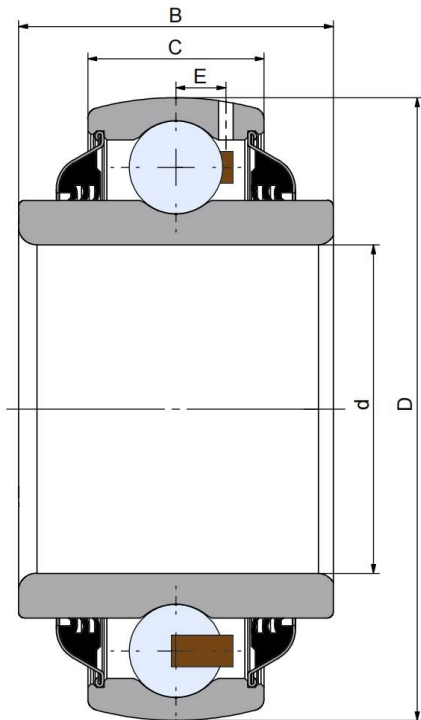

## GW 211PPB14

Agricultural machinery bearings

#### 主要尺寸和性能参数

|     |            |  |
|-----|------------|--|
| d1  | 51.18mm    | Bore diameter  |
| D   | 100mm      | Outside diameter   |
| B   | 33.34mm    | Width inner ring   |
| C   | 25mm       | Width outer ring   |
| d1  | 登录可见尺寸，去登录 | Outer diameter innering                                  |
| E   | 7.1mm      | Distance from raceway centre to the hole for lubrication |
| Cor | 43.5Kn     | Radial dynamic load rating                               |
| Cr  | 29Kn       | Radial static load rating                                |
| ≈m  | 0.91Kg     | weight   |