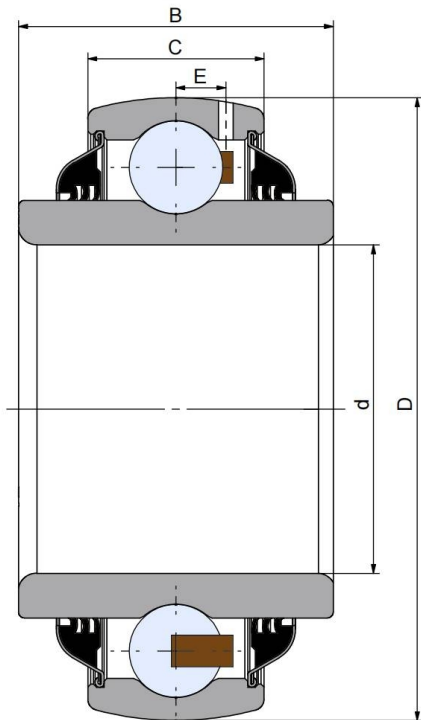

GW 211PPB13

Agricultural machinery bearings

技术信息

主要尺寸和性能参数

| | | |
|-----|------------|--|
| d1 | 45.34mm | Bore diameter |
| D | 100mm | Outside diameter |
| B | 33.34mm | Width inner ring |
| C | 25mm | Width outer ring |
| d1 | 登录可见尺寸，去登录 | Outer diameter innering |
| E | 7.1mm | Distance from raceway centre to the hole for lubrication |
| Cor | 43.5Kn | Radial dynamic load rating |
| Cr | 29Kn | Radial static load rating |
| ≈m | 0.92Kg | weight |