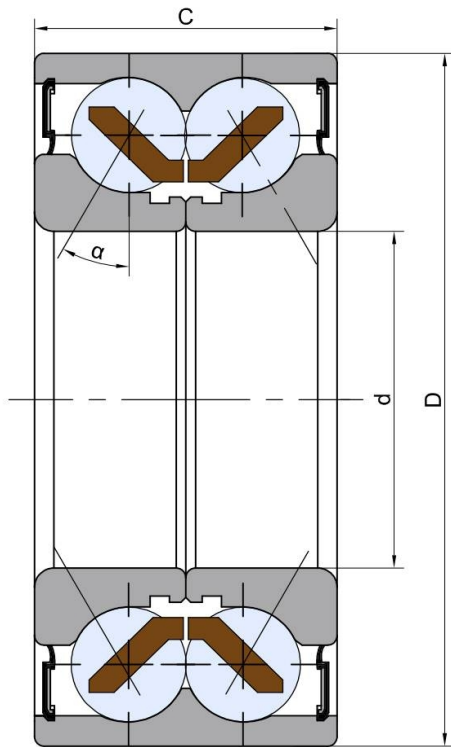

#### 主要尺寸和性能参数

d1	30mm	Bore diameter
D	62mm	Outside diameter
B	30mm	Width inner ring
$\alpha$	34°	Contact angle
Cor	37.5Kn	Radial dynamic load rating
Cr	36.5Kn	Radial static load rating
≈m	0.39Kg	weight