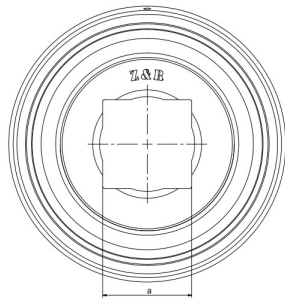

## GW 209PPB26

Agricultural machinery bearings

#### 主要尺寸和性能参数

a	25.4mm	Shaft size
D	85mm	Outside diameter
B	42.85mm	Width inner ring
C	22mm	Width outer ring
d1	登录可见尺寸，去登录	Outer diameter innering
E	6.5mm	Distance from raceway centre to the hole for lubrication
Cor	32.5Kn	Radial dynamic load rating
Cr	20.4Kn	Radial static load rating
≈m	0.95Kg	weight