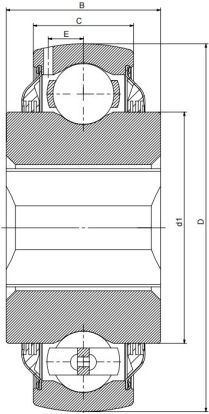

技术信息

主要尺寸和性能参数

a	25.4mm	Shaft size
D	85mm	Outside diameter
B	42.85mm	Width inner ring
C	22mm	Width outer ring
d1	登录可见尺寸，去登录	Outer diameter innering
E	6.5mm	Distance from raceway centre to the hole for lubrication
Cor	32.5Kn	Radial dynamic load rating
Cr	20.4Kn	Radial static load rating
≈m	0.95Kg	weight

*数据表仅为所选产品的尺寸和基本额定载荷概览。请始终遵守本产品的所有更多信息和指南。您可通过我们网站上的联系表了解更多信息。

联系方式：邮箱：mr.suo@zrbearing.net

电话：0319-8509111

地址：河北省临西县城北环路北侧-中达轴承