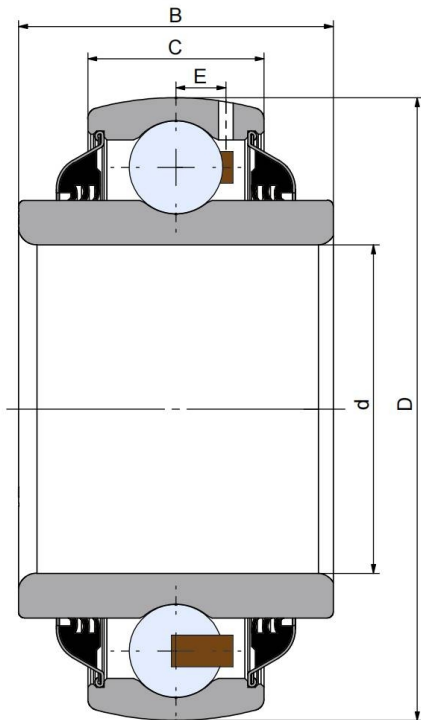

#### 主要尺寸和性能参数

d1	45.24mm	Bore diameter
D	85mm	Outside diameter
B	36.53mm	Width inner ring
C	30mm	Width outer ring
d1	登录可见尺寸, 去登录	Outer diameter innering
E	6.5mm	Distance from raceway centre to the hole for lubrication
Cor	32.5Kn	Radial dynamic load rating
Cr	20.4Kn	Radial static load rating
≈m	0.65Kg	weight