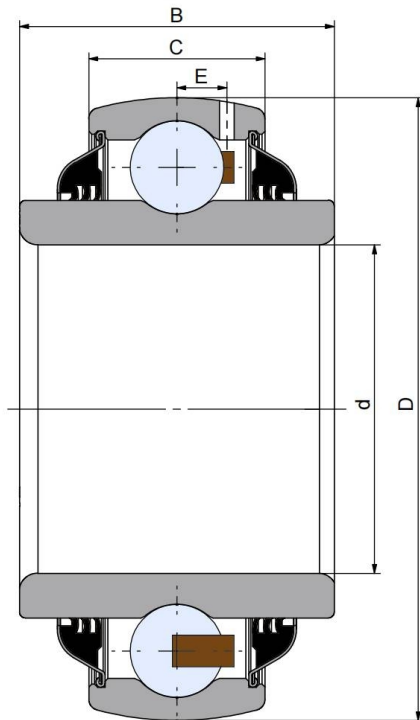

#### 主要尺寸和性能参数

d1	45.24mm	Bore diameter
D	85mm	Outside diameter
B	36.53mm	Width inner ring
C	30mm	Width outer ring
d1	登录可见尺寸, 去登录	Outer diameter innering
E	6.5mm	Distance from raceway centre to the hole for lubrication
Cor	32.5Kn	Radial dynamic load rating
Cr	20.4Kn	Radial static load rating
≈m	0.65Kg	weight