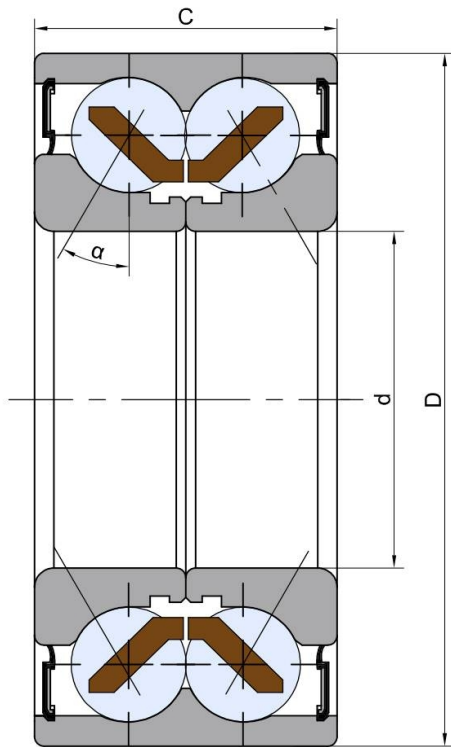

## BW1-306037

Agricultural machinery bearings

#### 主要尺寸和性能参数

d1	30mm	Bore diameter
D	60.03mm	Outside diameter
B	37mm	Width inner ring
$\alpha$	34°	Contact angle
Cor	37.5Kn	Radial dynamic load rating
Cr	26.5Kn	Radial static load rating
≈m	0.47Kg	weight