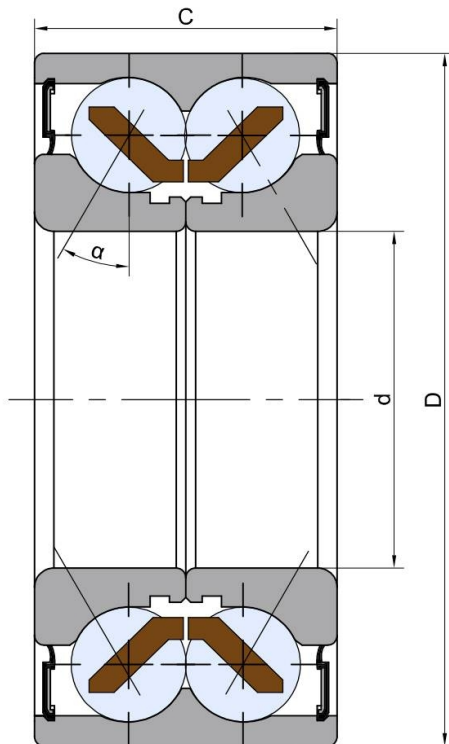

## BW1-306037

Agricultural machinery bearings

#### 主要尺寸和性能参数

d1	30mm	Bore diameter
D	60.03mm	Outside diameter
B	37mm	Width inner ring
$\alpha$	34°	Contact angle
Cor	37.5Kn	Radial dynamic load rating
Cr	26.5Kn	Radial static load rating
≈m	0.47Kg	weight