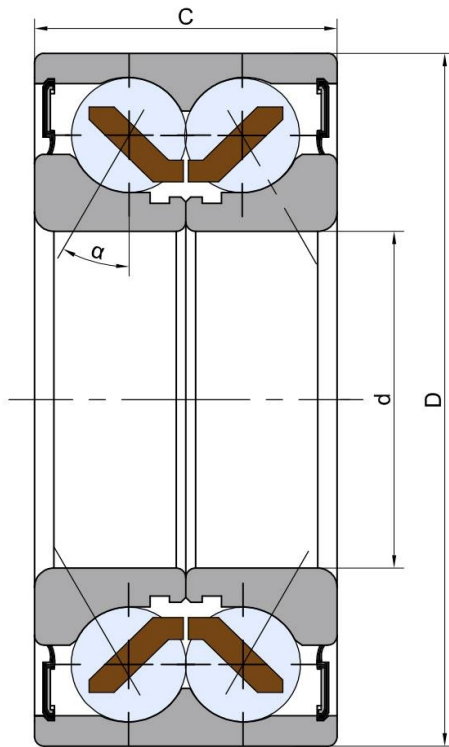

## BW1-306037

Agricultural machinery bearings

#### 主要尺寸和性能参数

|          |         |                            |
|----------|---------|----------------------------|
| d1       | 30mm    | Bore diameter              |
| D        | 60.03mm | Outside diameter           |
| B        | 37mm    | Width inner ring           |
| $\alpha$ | 34°     | Contact angle              |
| Cor      | 37.5Kn  | Radial dynamic load rating |
| Cr       | 26.5Kn  | Radial static load rating  |
| ≈m       | 0.47Kg  | weight                     |