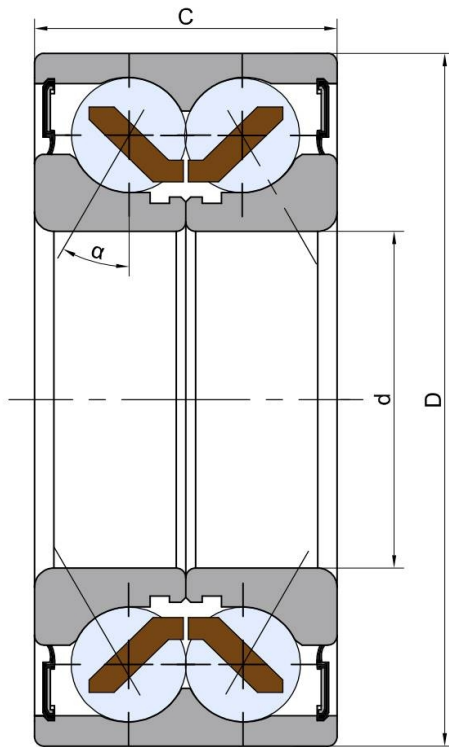

BW1-306037

Agricultural machinery bearings

技术信息

主要尺寸和性能参数

d1	30mm	Bore diameter
D	60.03mm	Outside diameter
B	37mm	Width inner ring
α	34°	Contact angle
Cor	37.5Kn	Radial dynamic load rating
Cr	26.5Kn	Radial static load rating
≈m	0.47Kg	weight