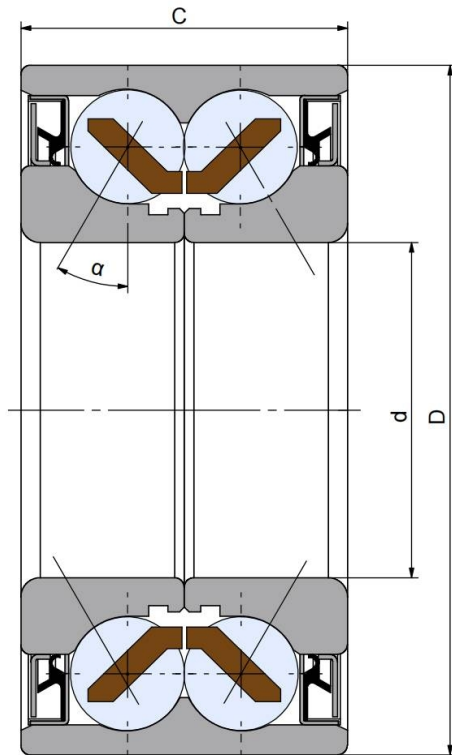

BW1 - 357233

Agricultural machinery bearings

技术信息

主要尺寸和性能参数

d1	35mm	Bore diameter
D	72.043mm	Outside diameter
B	33mm	Width inner ring
α	40°	Contact angle
Cor	47.4Kn	Radial dynamic load rating
Cr	38.3Kn	Radial static load rating
≈m	0.553Kg	weight