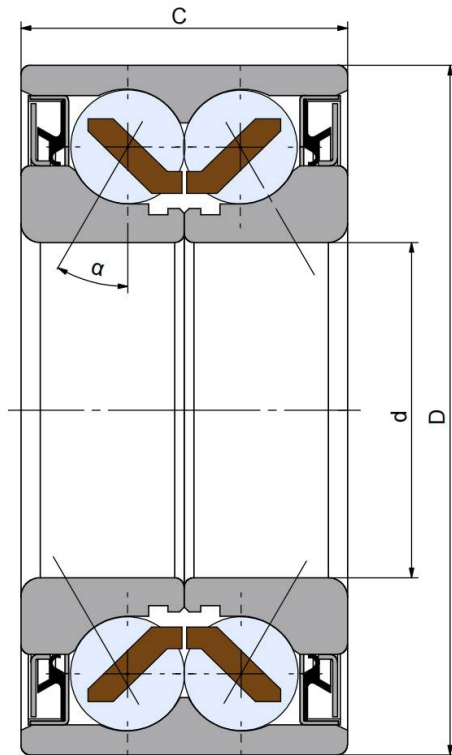

## BW1 - 357233

Agricultural machinery bearings

#### 主要尺寸和性能参数

d1	35mm	Bore diameter
D	72.043mm	Outside diameter
B	33mm	Width inner ring
$\alpha$	40°	Contact angle
Cor	47.4Kn	Radial dynamic load rating
Cr	38.3Kn	Radial static load rating
$\approx m$	0.553Kg	weight