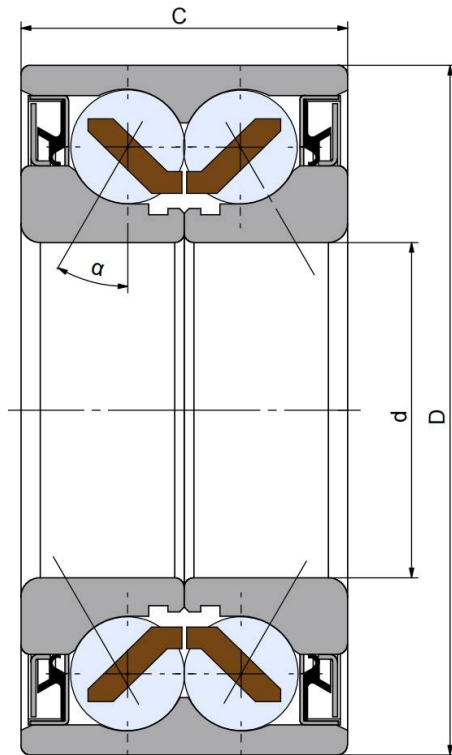

BW1 - 357233

Agricultural machinery bearings

技术信息

主要尺寸和性能参数

d1	35mm	Bore diameter
D	72.043mm	Outside diameter
B	33mm	Width inner ring
α	40°	Contact angle
Cor	47.4Kn	Radial dynamic load rating
Cr	38.3Kn	Radial static load rating
$\approx m$	0.553Kg	weight

*数据表仅为所选产品的尺寸和基本额定载荷概览。请始终遵守本产品的所有更多信息和指南。您可通过我们网站上的联系表了解更多信息。

联系方式：邮箱：mr.suo@zrbearing.net

电话：0319-5628888

地址：河北省临西县城北环路北侧-中达轴承