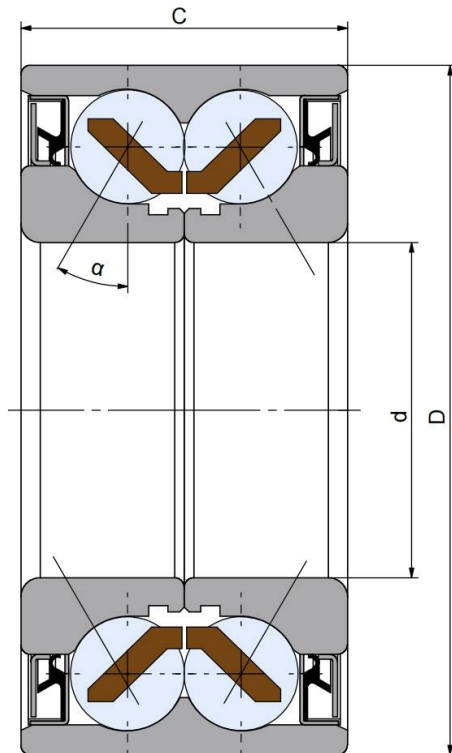

BW1 - 357233

Agricultural machinery bearings

技术信息

主要尺寸和性能参数

d1	35mm	Bore diameter
D	72.043mm	Outside diameter
B	33mm	Width inner ring
α	40°	Contact angle
Cor	47.4Kn	Radial dynamic load rating
Cr	38.3Kn	Radial static load rating
≈m	0.553Kg	weight