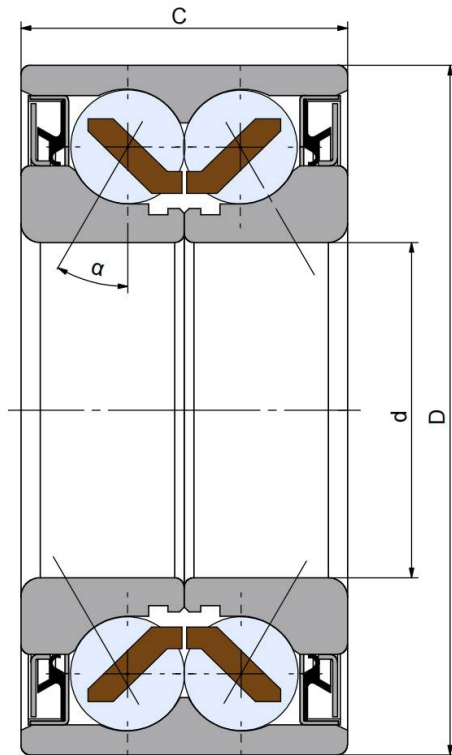

357234A

Agricultural machinery bearings

技术信息

主要尺寸和性能参数

| | | |
|-------------|---------|----------------------------|
| d1 | 35mm | Bore diameter |
| D | 72mm | Outside diameter |
| B | 34mm | Width inner ring |
| α | 40° | Contact angle |
| Cor | 47.4Kn | Radial dynamic load rating |
| Cr | 38.3Kn | Radial static load rating |
| $\approx m$ | 0.539Kg | weight |