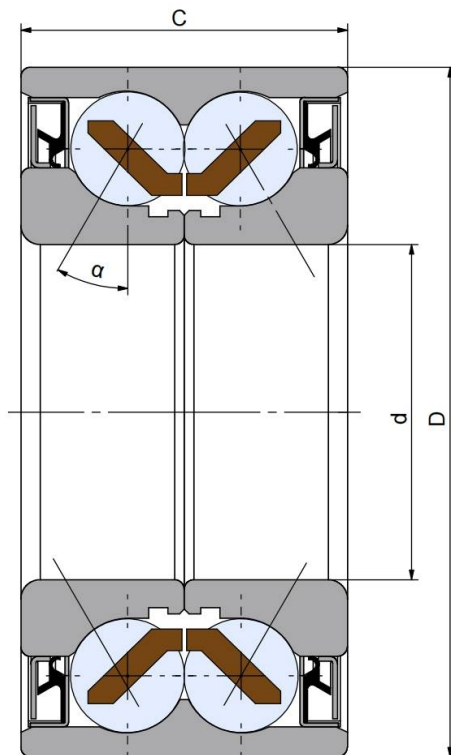

## 357234A

Agricultural machinery bearings

#### 主要尺寸和性能参数

d1	35mm	Bore diameter
D	72mm	Outside diameter
B	34mm	Width inner ring
$\alpha$	40°	Contact angle
Cor	47.4Kn	Radial dynamic load rating
Cr	38.3Kn	Radial static load rating
$\approx m$	0.539Kg	weight