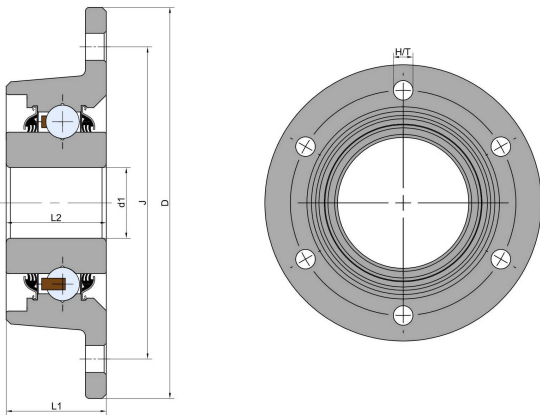

DY20-79/6H-B16

Agricultural machinery bearings

IL20-79/6H-B16

技术信息

主要尺寸和性能参数

J	登录可见尺寸, 去登录	Pitch circle diameter
D	94mm	Outside diameter
H/T	6x8.1	Hole/Thread
d1	16mm	Bore diameter
L	24mm	Total length
L2	24mm	Bearing width
≈m	0.5kg	weight
Cor	22kn	Radial dynamic load rating
Cr	15.2kn	Radial static load rating
Pu	0.64kn	Fatigue load limit