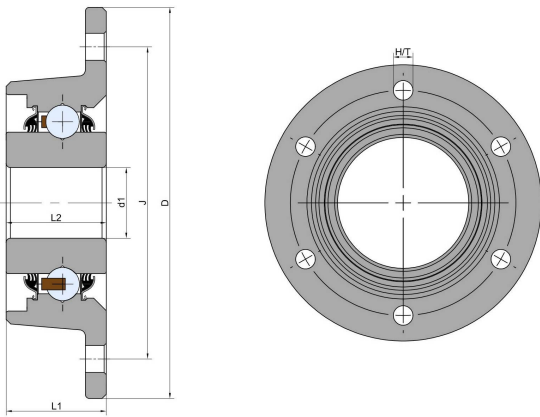

DY20-79/6H-B16

Agricultural machinery bearings

IL20-79/6H-B16

技术信息

主要尺寸和性能参数

J	登录可见尺寸, 去登录	Pitch circle diameter
D	94mm	Outside diameter
H/T	6x8.1	Hole/Thread
d1	16mm	Bore diameter
L	24mm	Total length
L2	24mm	Bearing width
≈m	0.5kg	weight
Cor	22kn	Radial dynamic load rating
Cr	15.2kn	Radial static load rating
Pu	0.64kn	Fatigue load limit