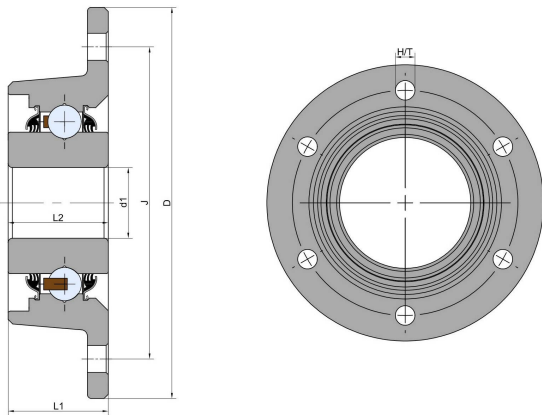

DY20-79/6H-B16

Agricultural machinery bearings

IL20-79/6H-B16

技术信息

主要尺寸和性能参数

J	登录可见尺寸, 去登录	Pitch circle diameter
D	94mm	Outside diameter
H/T	6x8.1	Hole/Thread
d1	16mm	Bore diameter
L	24mm	Total length
L2	24mm	Bearing width
≈m	0.5kg	weight
Cor	22kn	Radial dynamic load rating
Cr	15.2kn	Radial static load rating
Pu	0.64kn	Fatigue load limit