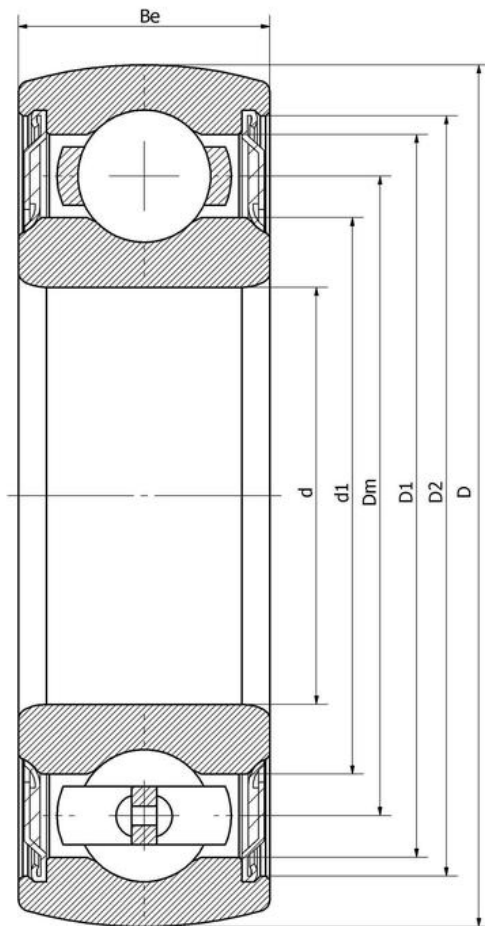

### UD 205/V2/--2RS1

Insert bearings, eccentric sleeve locked outer spherical bearings, three-layer sealed outer spherical bearings

1726205

CS205

SC205

960205

### 主要尺寸和性能参数

d	25mm	Inside diameter
D	52mm	Outside diameter
d1	登录可见尺寸, 去登录	Outer diameter innering
Dm	39mm	Center diameter
D1	登录可见尺寸, 去登录	Outer ring inner diameter
D2	登录可见尺寸, 去登录	Seal groove diameter
Be	15mm	Outer ring height
Cr	13700N	Radial static load rating
Cor	76900N	Radial dynamic load rating
≈m	0.122Kg	weight