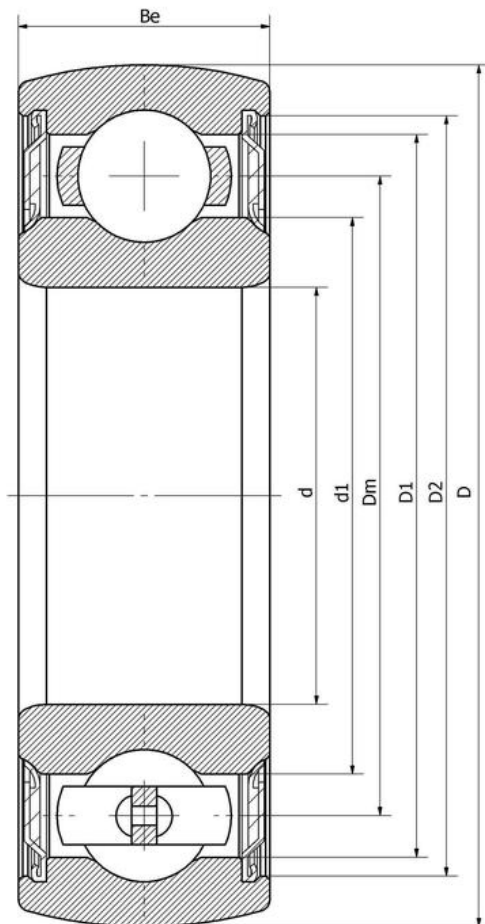

UD 205/V2/--2RS1

Insert bearings, eccentric sleeve locked outer spherical bearings, three-layer sealed outer spherical bearings

1726205

CS205

SC205

960205

技术信息

主要尺寸和性能参数

d	25mm	Inside diameter
D	52mm	Outside diameter
d1	登录可见尺寸, 去登录	Outer diameter innering
Dm	39mm	Center diameter
D1	登录可见尺寸, 去登录	Outer ring inner diameter
D2	登录可见尺寸, 去登录	Seal groove diameter
Be	15mm	Outer ring height
Cr	13700N	Radial static load rating
Cor	76900N	Radial dynamic load rating
≈m	0.122Kg	weight